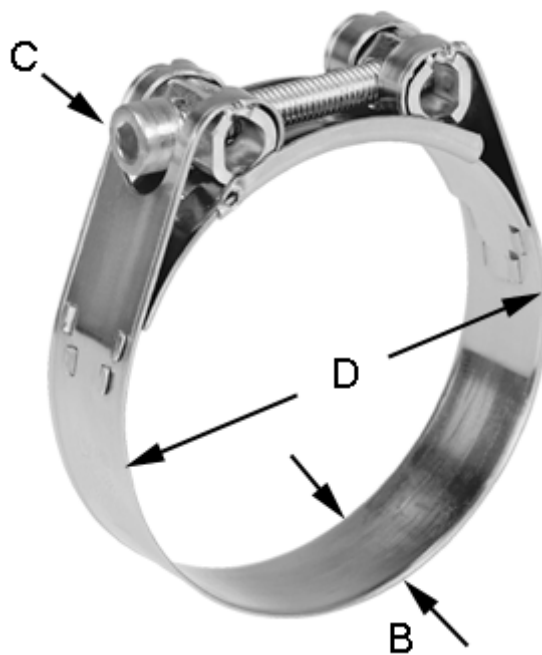

Article number: 025917185042

Description: Heavy Duty Clamp GBS M 42/18 W5 ISK STC

Measures

C (screw type)	= ISK
Diameter D	= 40-43
Width B	= 18